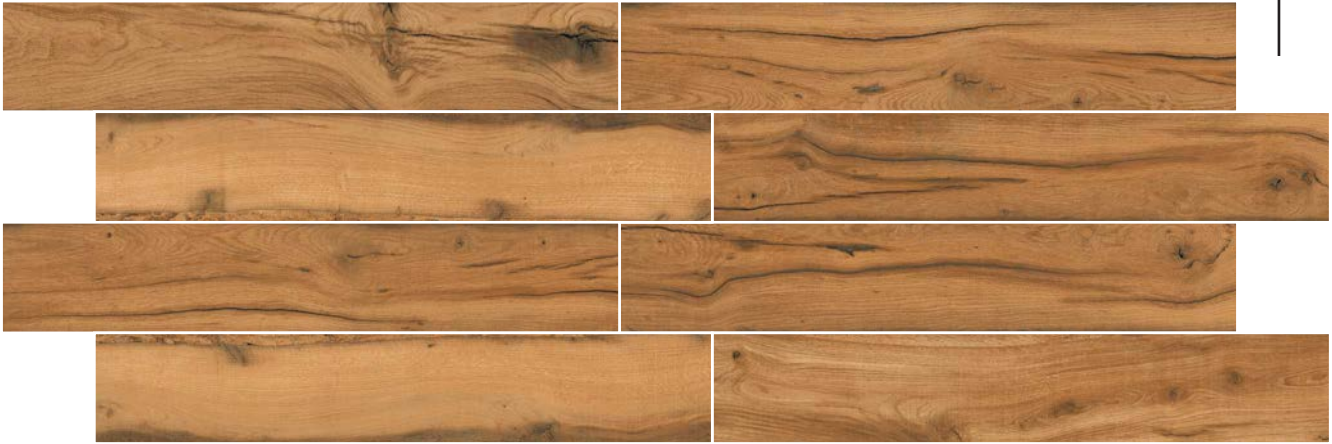

## WENGE TEAK WOOD

2000x1200mm

EBONY WOOD BROWN

2000x1200mm

CYPRESE WOOD BROWN

2000x1200mm