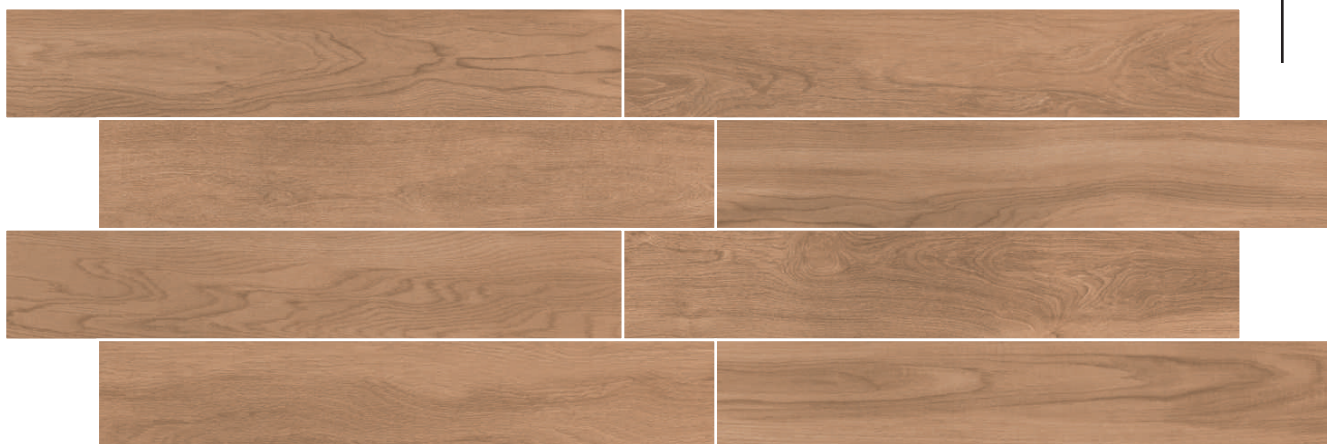

TORO BROWN

TORO BEIGE

TORO HONEY

200x1200mm

Size :
20x120cm

Randoms :
16