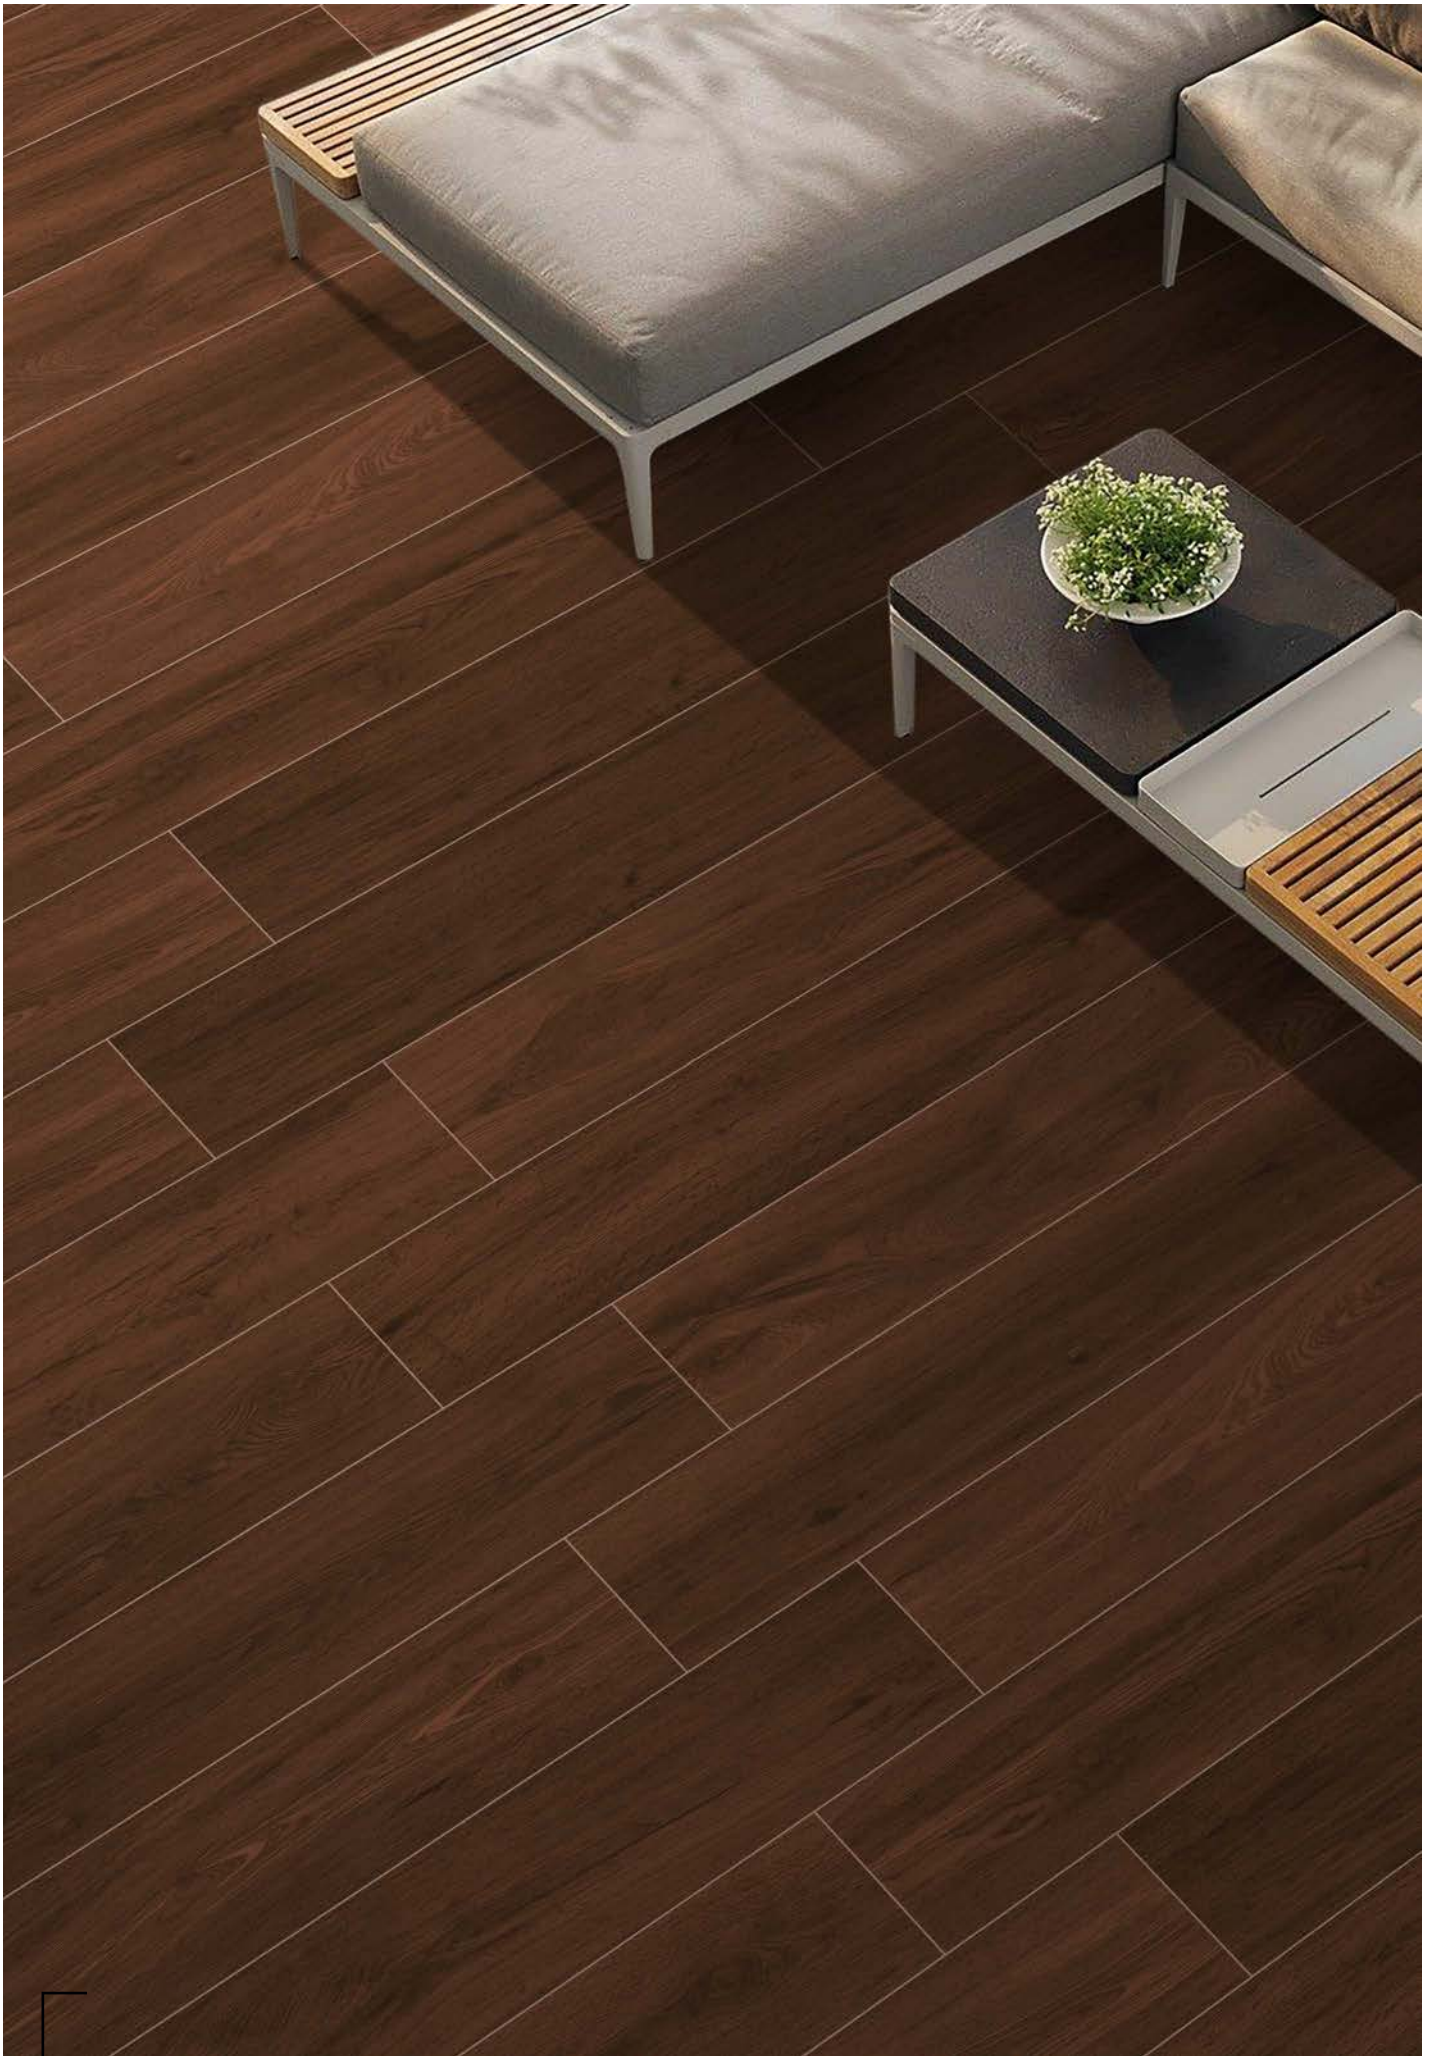

COPPER PARADISE

WENGE PARADISE

200x1200mm

Size :  
**20x120cm**

Randoms :  
**14**

WENGE PARADISE

20x120cm  
**WOODEN STRIP**

---