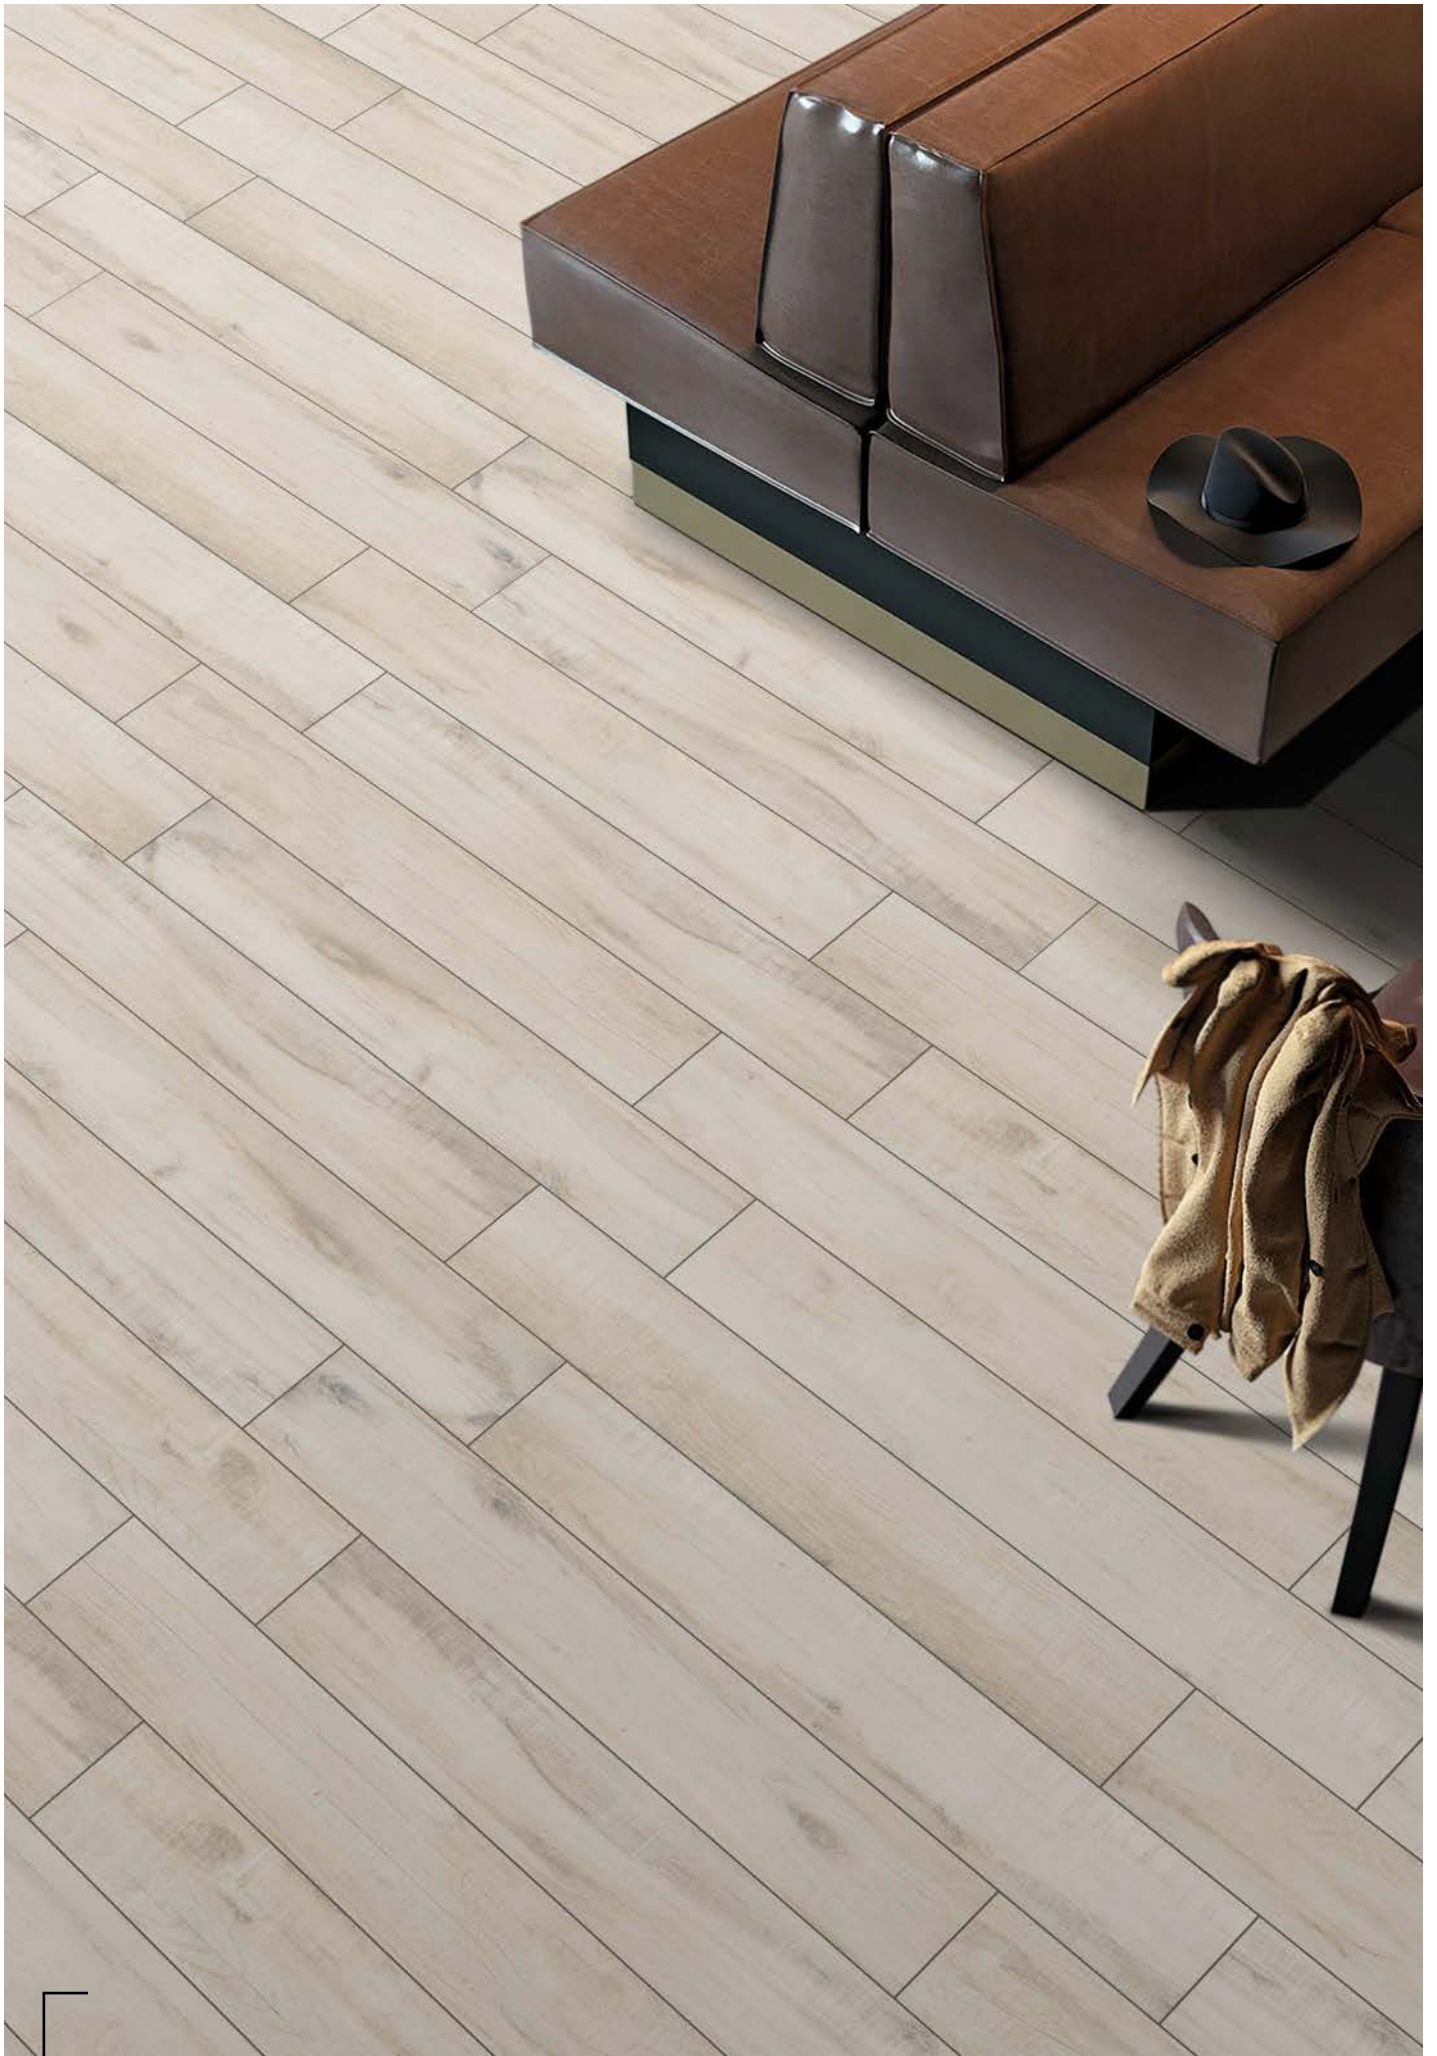

**GRAPHITE WHITE**

**GRAPHITE GRIS**

Size :  
**20x120cm**

Randoms :  
**09**

200x1200mm

GRAPHITE GRIS

20x120cm  
**WOODEN STRIP**

---