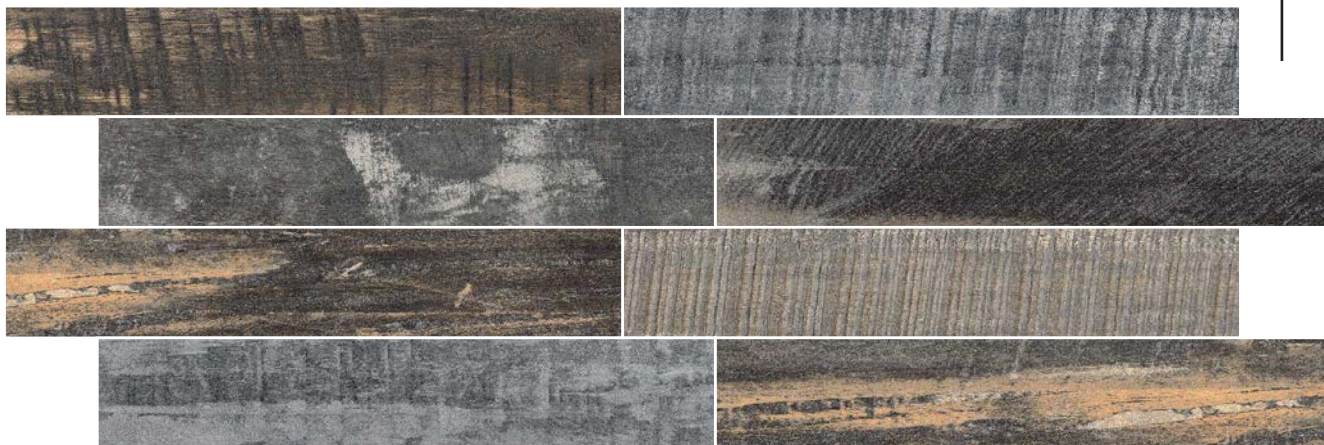

ALASKA NATURAL

200x1200mm