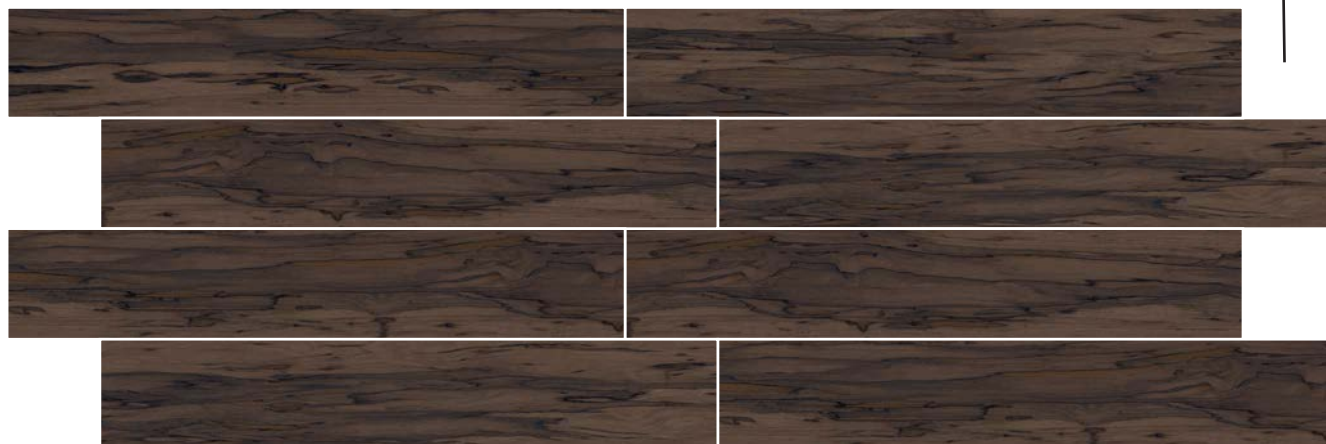

WENGE CHESTNUT

Size :
20x120cm

Randoms :
05

200x1200mm