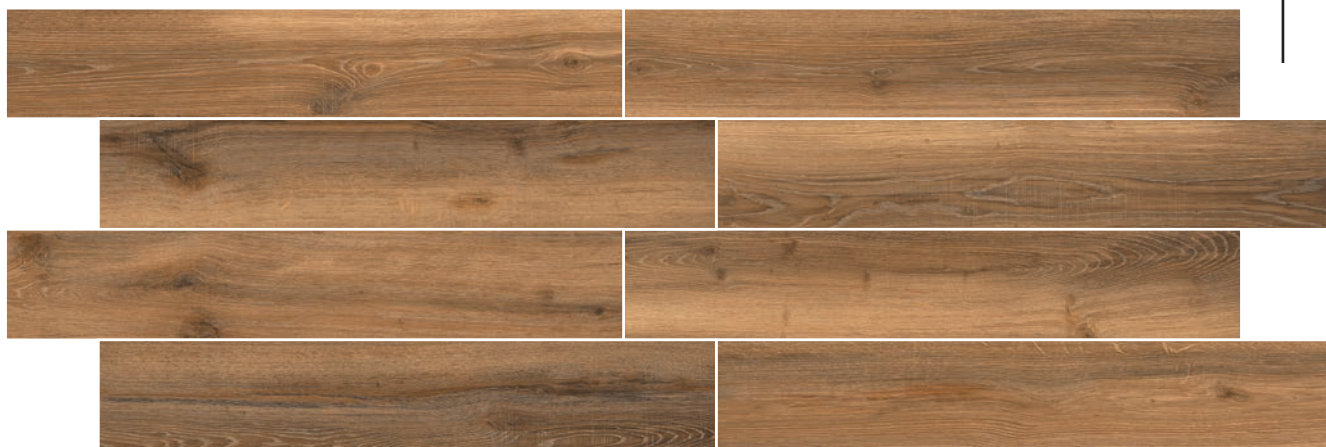

200x1200mm

ROYAL ALMOND

2000x1200mm

ROYAL HONEY

2000x1200mm

VENUE BROWN

2000x1200mm

VENUE BEIGE