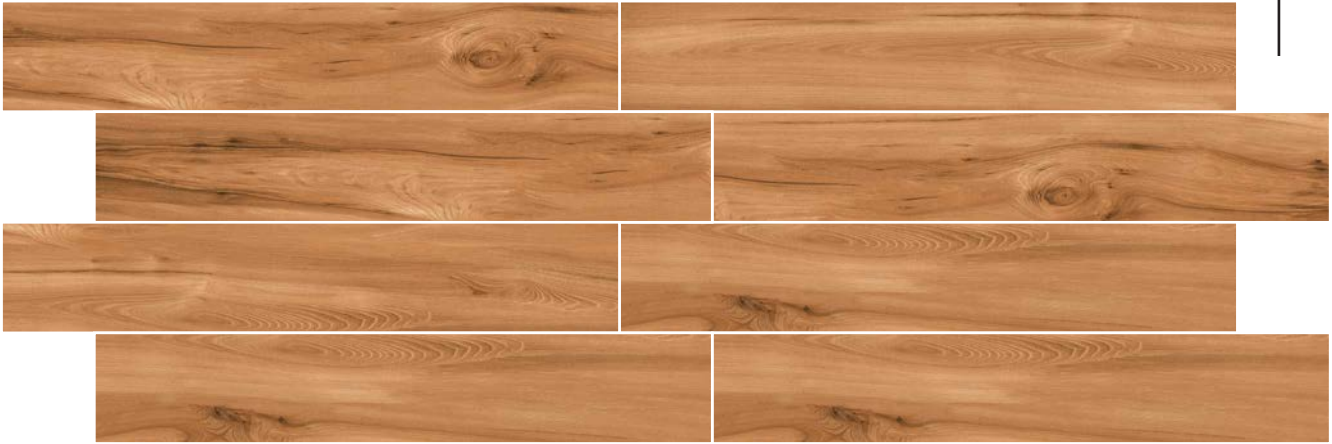

MY WOOD MIELE

MY WOOD SABBIA

MY WOOD ROVERE

200x120mm

Size :  
**20x120cm**

Randoms :  
**16**

MY WOOD SABBIA

BERLIN BROWN (PLAIN)