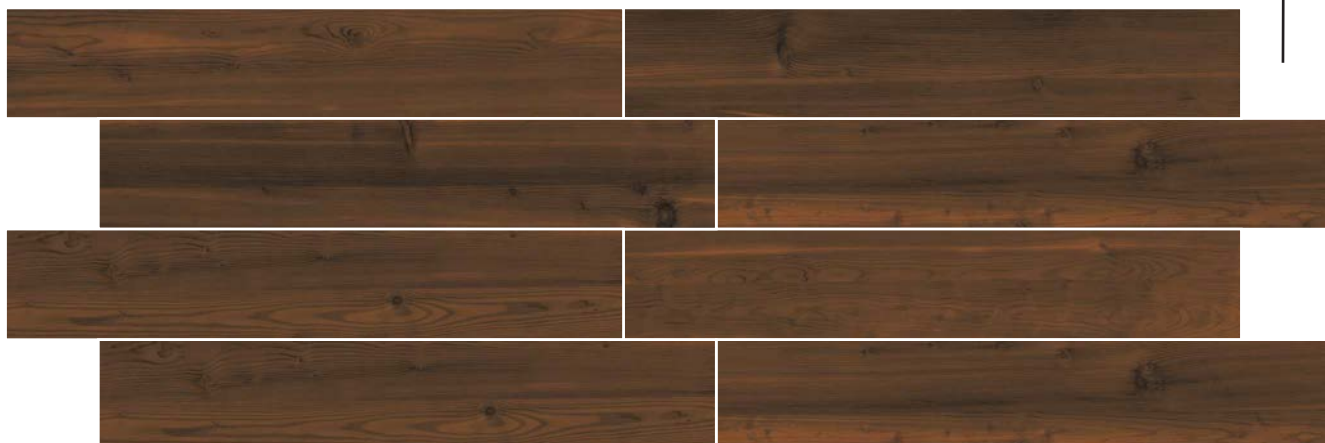

SPATULA WALNUT