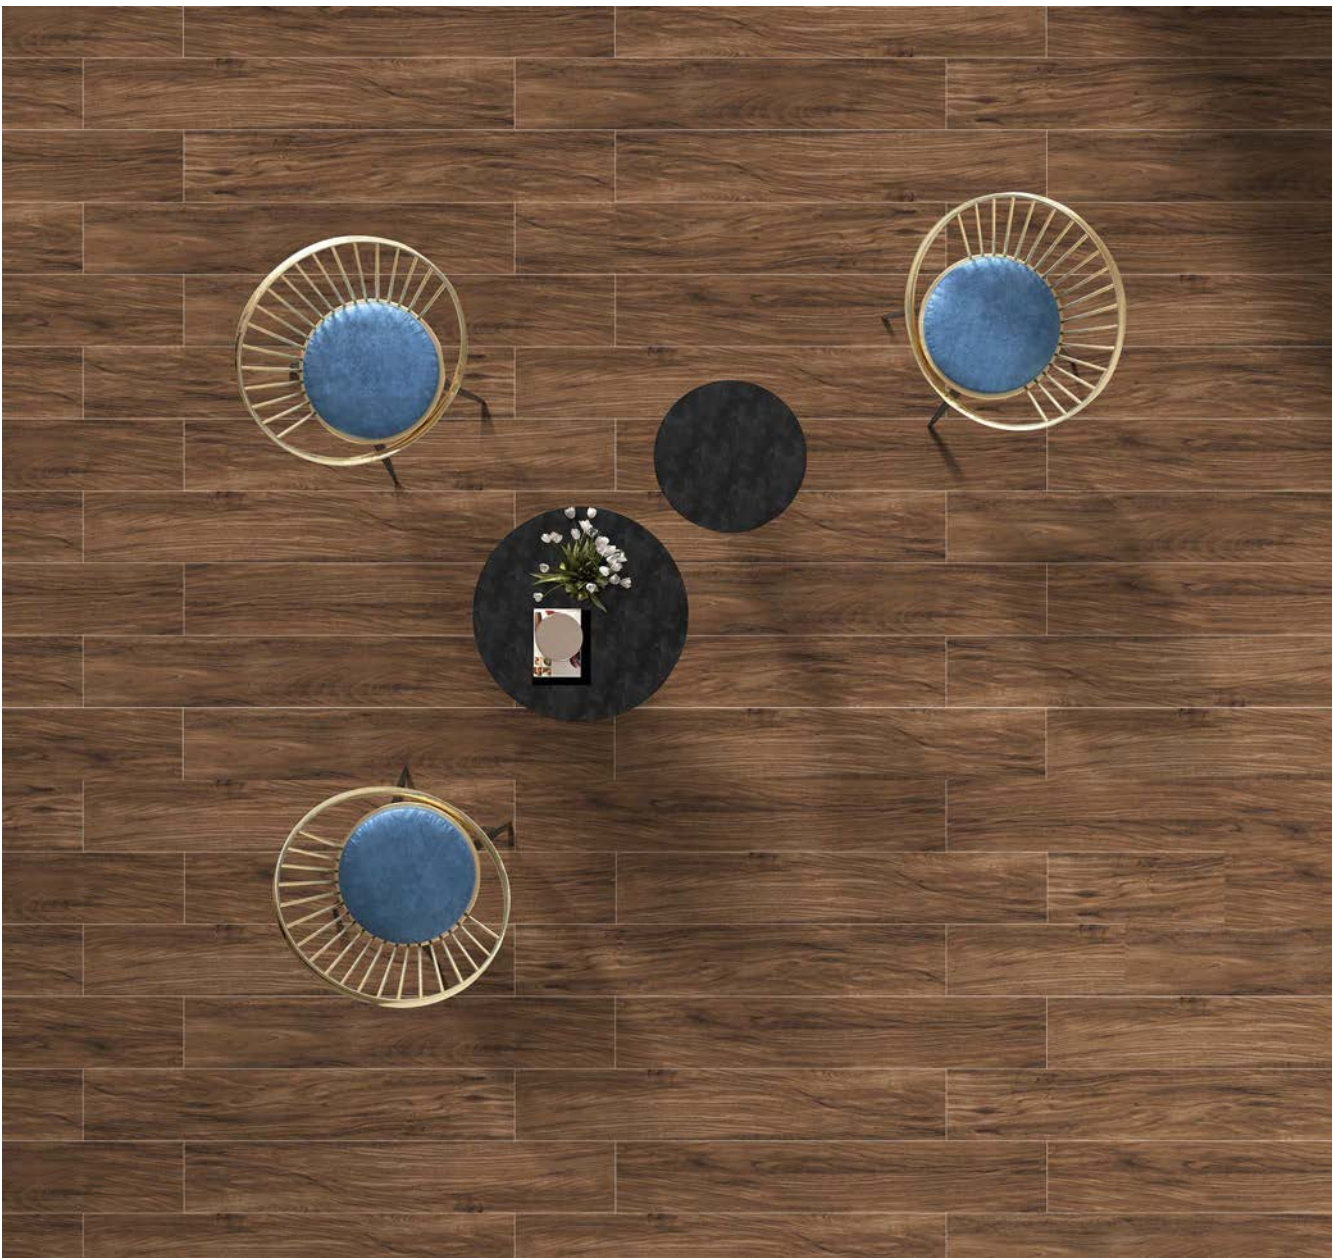

CARIBBEAN WOOD

200x1200mm