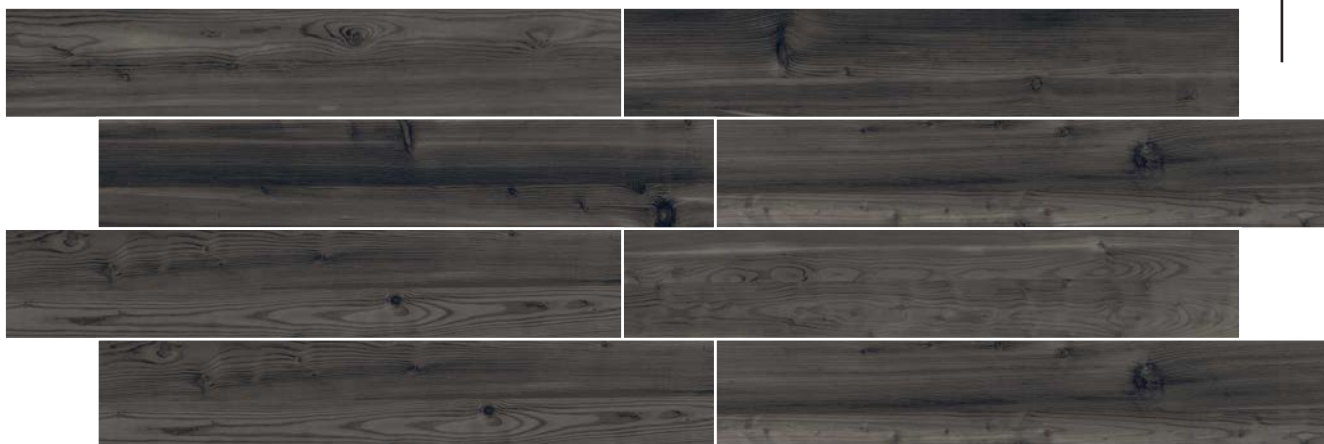

SPATULA SERIES

**SPATULA TURQUOISE**

**SPATULA COFFEE**

**SPATULA BLACK**

Size :  
**20x120cm**

Randoms :  
**06**

200x1200mm

SPATULA BROWN