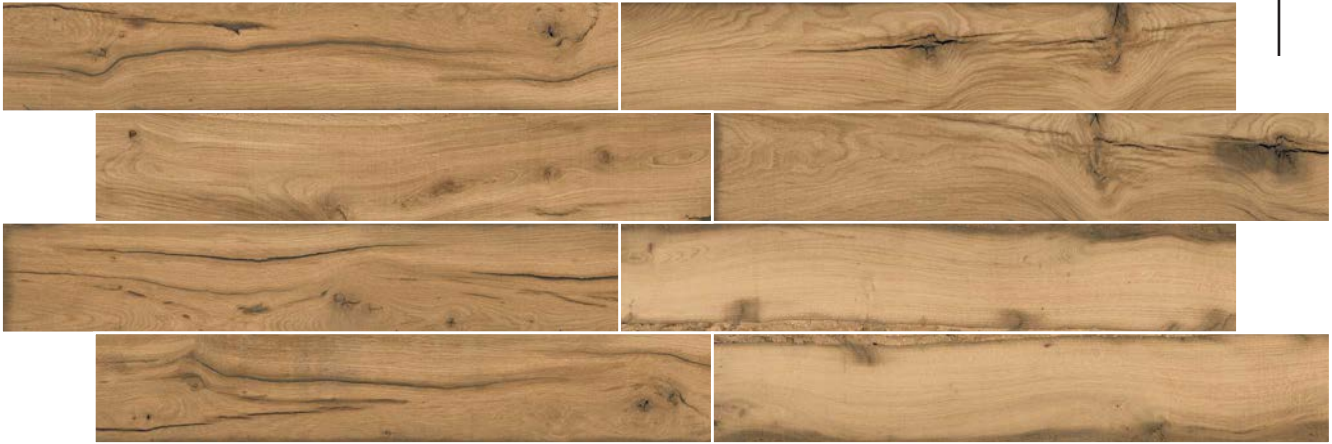

CYPRESE WOOD SANDAL

2000x1200mm