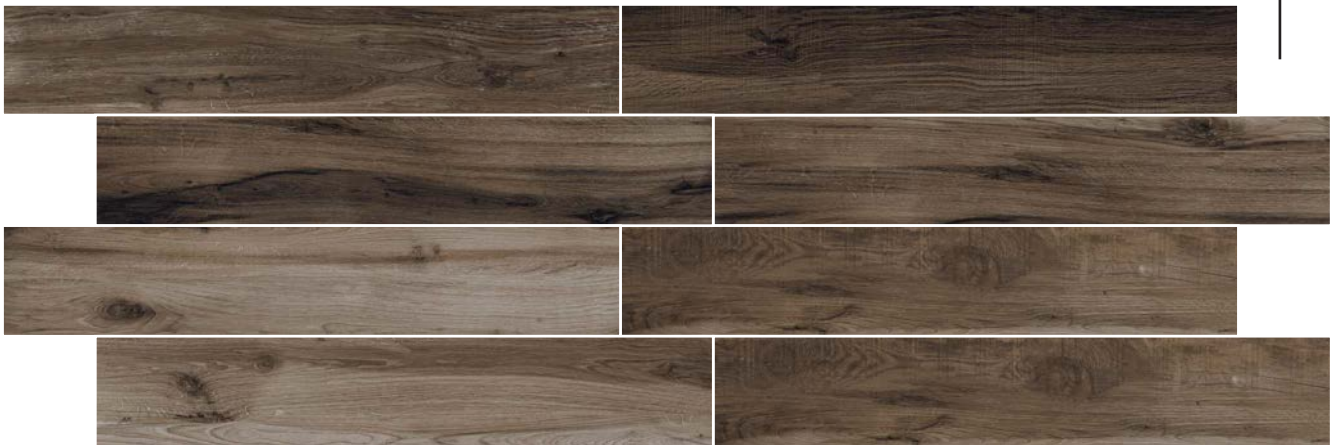

VERDE

BROWN

PAU

OLIVE SERIES

OLIVE PAU

OLIVE VERDE

OLIVE BROWN

200x120mm