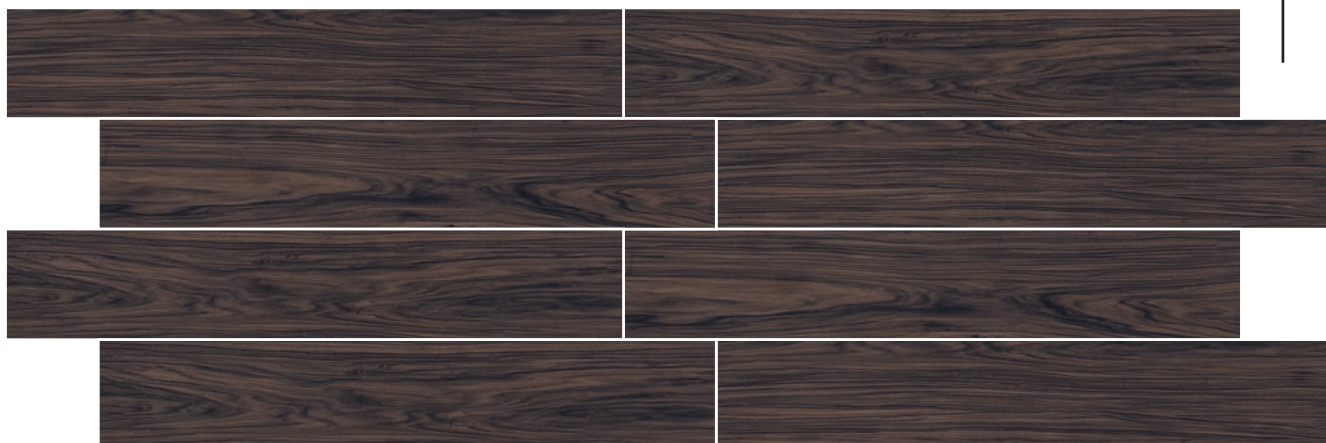

WENGE CINNAMON

WENGE RASPRERRY

Size :  
**20x120cm**

Randoms :  
**05**

200x1200mm

WENGE CINNAMON

WENGE HARVEST

WENGE HEZAL