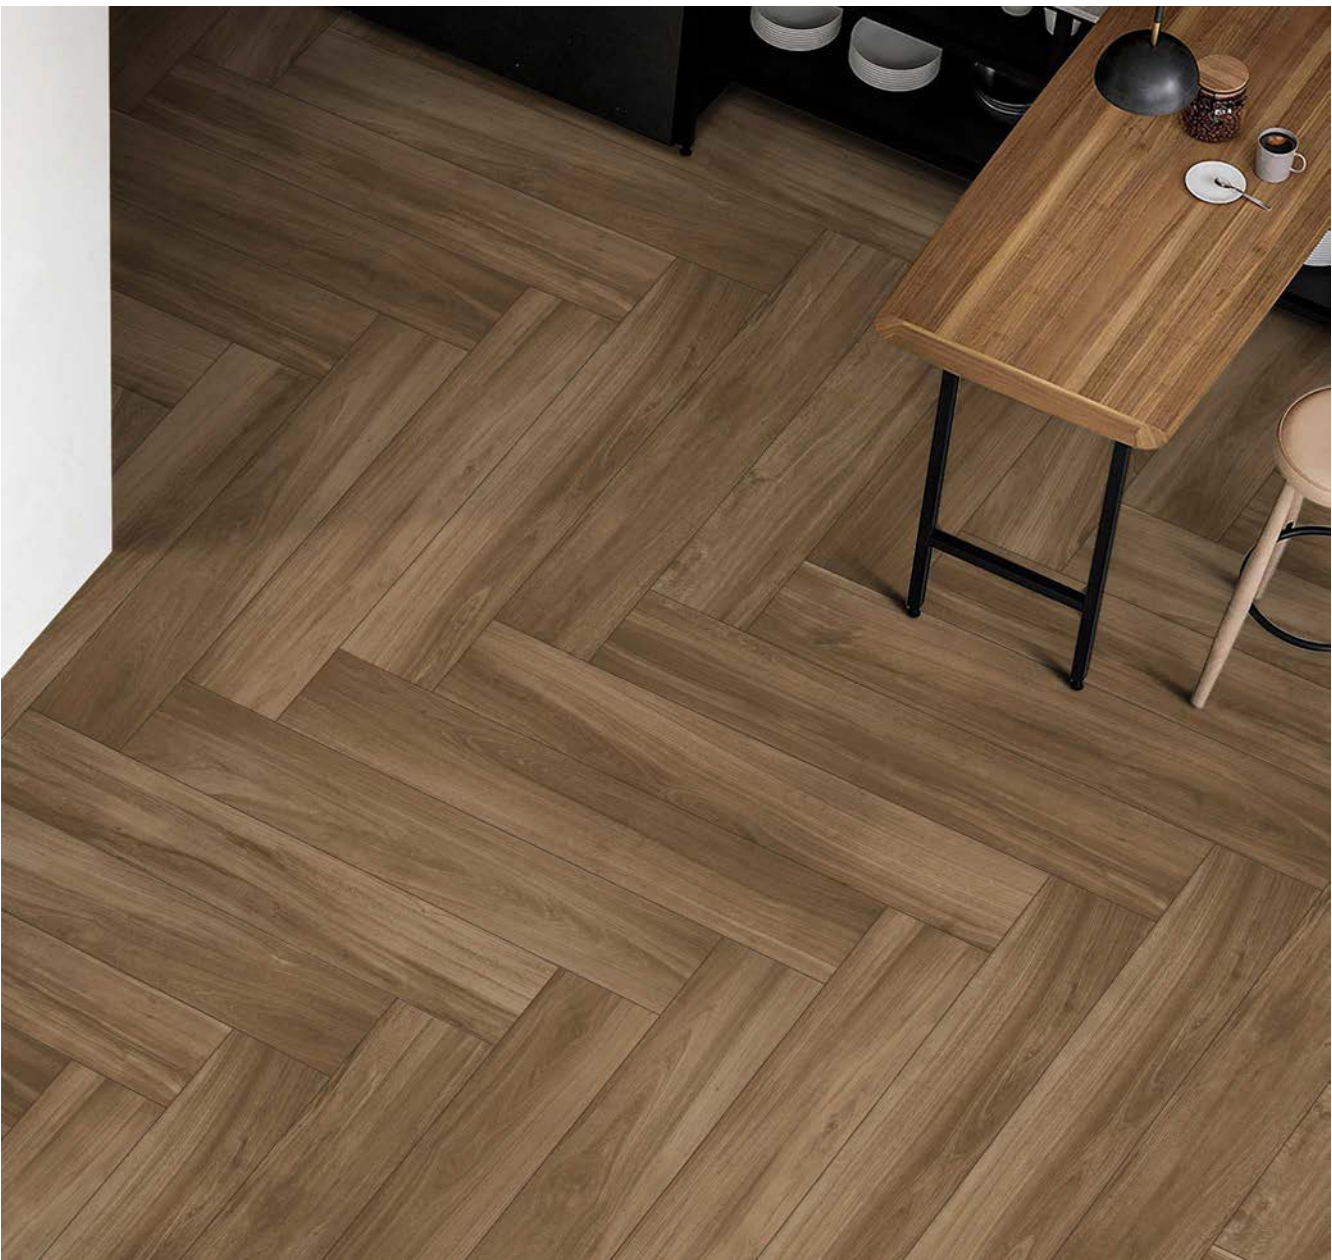

Randoms :  
**09**

200x120cm

FRESHNO WOOD MOKA

## AMAZON WHITE (PLAIN)

2000x1200mm

AMAZON CHOCO (PLAIN)

2000x1200mm

HOTHAM NATURAL

2000x1200mm

# ALASKA NATURAL

200x1200mm