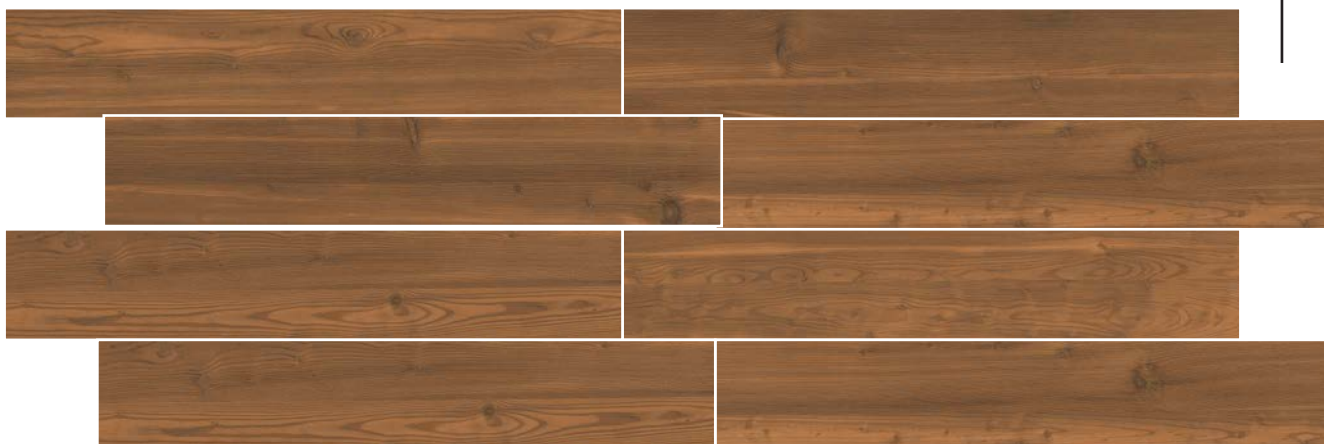

SPATULA SERIES

**SPATULA TURQUOISE**

**SPATULA COFFEE**

**SPATULA BLACK**

Size :  
**20x120cm**

Randoms :  
**06**

200x1200mm

SPATULA BROWN